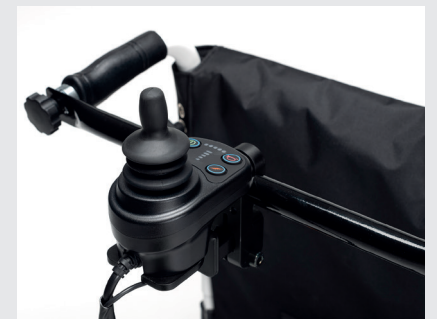

OPTIONS

With a very large range of options, Verso is perfect to suit individual needs as well as the needs of the carer. Configure the chair you need with our wide selection of options.

For more options please refer to your local order form.