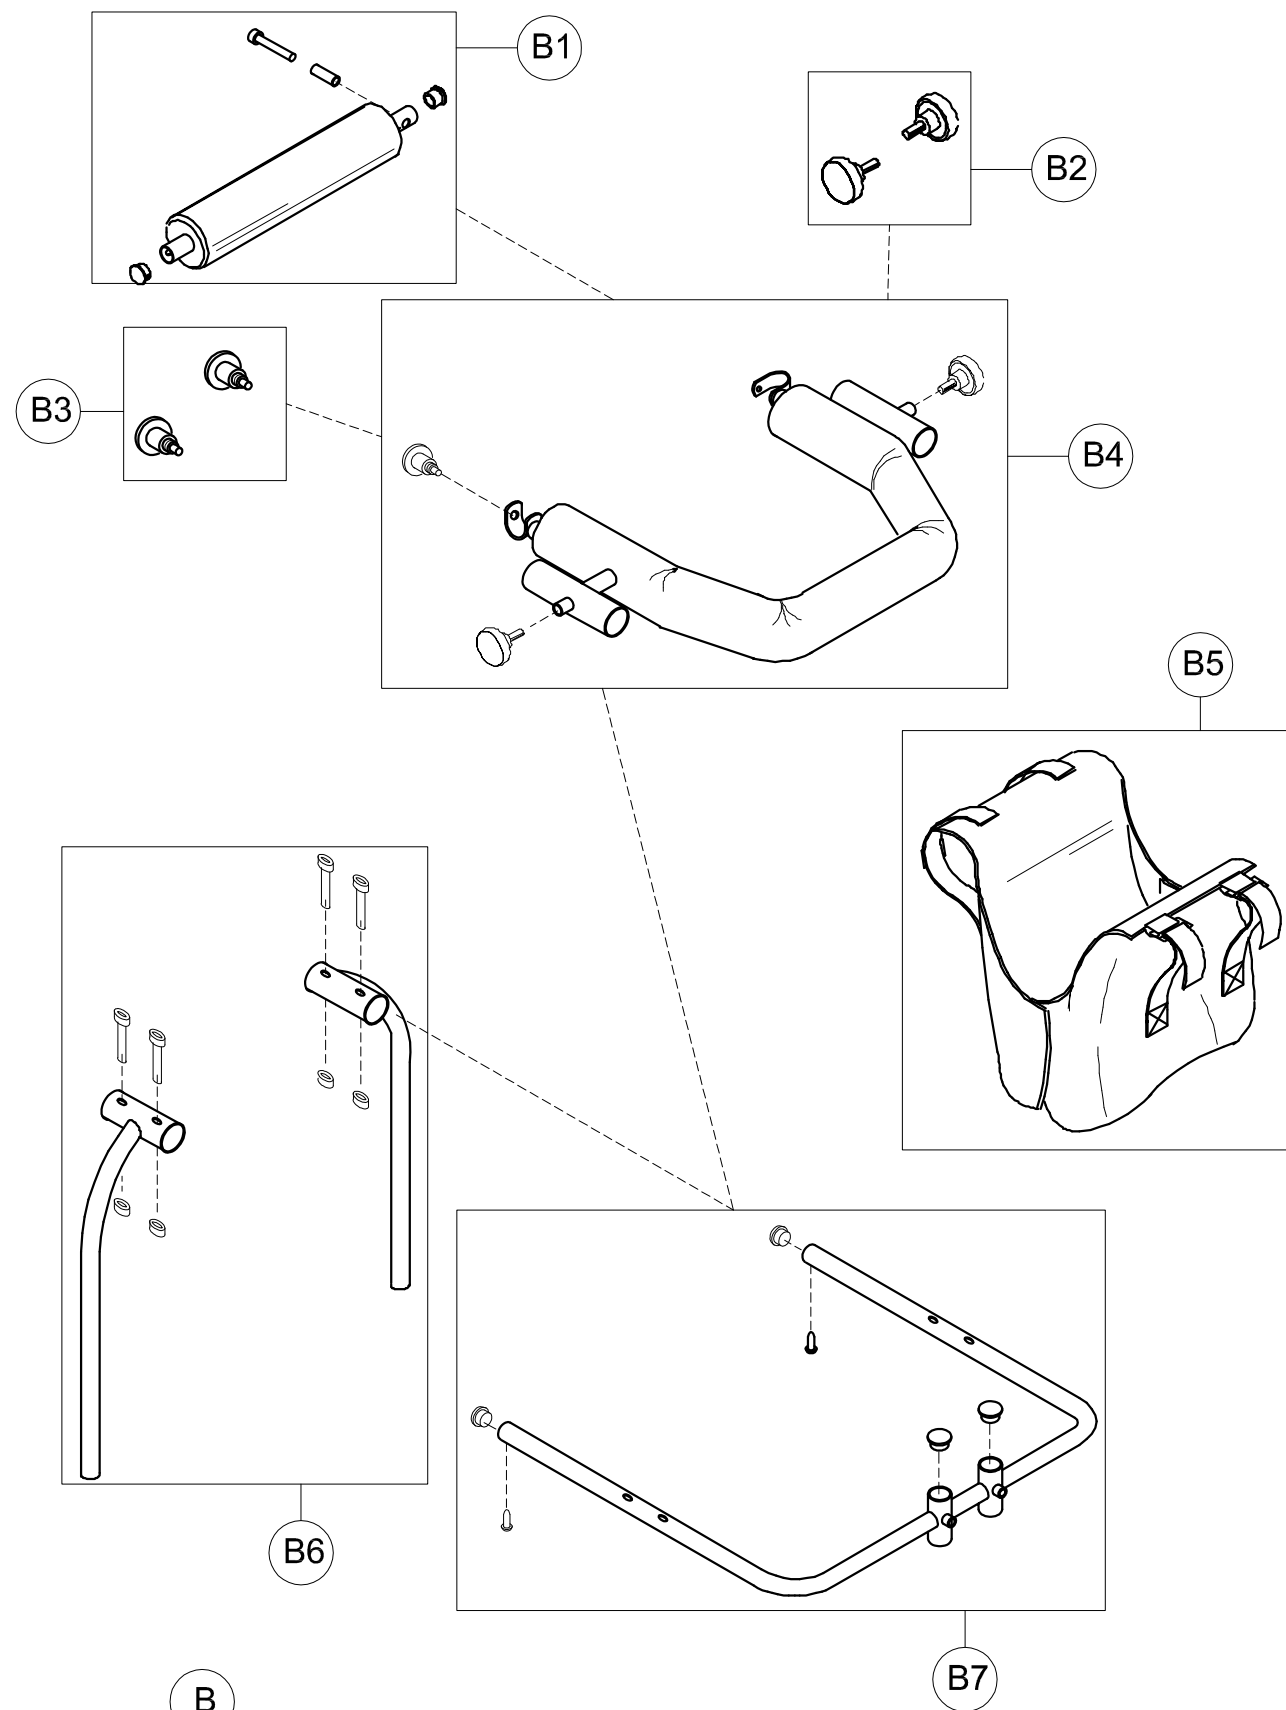

POS.	PART NR.	DESCRIPTION
A	30252	COMPLETE CHEST SUPPORT
B	30557	PELVIC SUPPORT WITH EXTERNAL FRAME
C	102665	OUTDOOR DYNAMICO-5 WITHOUT CHEST/PELVIC SUPPORTS
D	30425	SET OF CABLES+HAND-BRAKE LEVERS

Spare Parts BASE, PELVIC and CHEST SUPPORTS size 5 pag. 1

ORMESA

OUTDOOR DYNAMICO

THIS DRAWING BELONGS TO ORMESA: IT IS FORBIDDEN TO REPRODUCE, CHANGE OR INFORM ANY THIRD PARTY ABOUT ITS CONTENTS

A	30252	COMPLETE CHEST SUPPORT
A1	30558	CLOSURE SUPPORT BAR + BAND+SCREWS
A2	30559	CHEST FRAME +BAND+SCREWS
A3	301774	PAIR OF SPRING LOCKING M12X1
A4	301789	PAIR OF VERTICAL BARS OF THE CHEST SUPPORT + SCREWS
POS.	PART NR.	DESCRIPTION

Spare Parts CHEST SUPPORT size 5

pag. 2

ORMESA

OUTDOOR DYNAMICO

THIS DRAWING BELONGS TO ORMESA: IT IS FORBIDDEN TO REPRODUCE, CHANGE OR INFORM ANY THIRD PARTY ABOUT ITS CONTENTS

B	30557	PELVIC SUPPORT WITH EXTERNAL FRAME
B1	30558	CLOSURE SUPPORT BAR + BAND+SCREWS
B2	301776	PAIR OF HANDWHEELS M10x20
B3	301774	PAIR OF SPRING LOCKING M12X1
B4	30564	PELVIC FRAME+STRAP+HANDWHEELS
B5	171291	HARNESS
B6	301777	PAIR OF VERTICAL BARS OF THE PELVIC SUPPORT+ SCREWS
B7	30568	EXTERNAL PELVIC FRAME + SCREWS
POS.	PART NR.	DESCRIPTION

Spare Parts BASE size 5 pag. 4