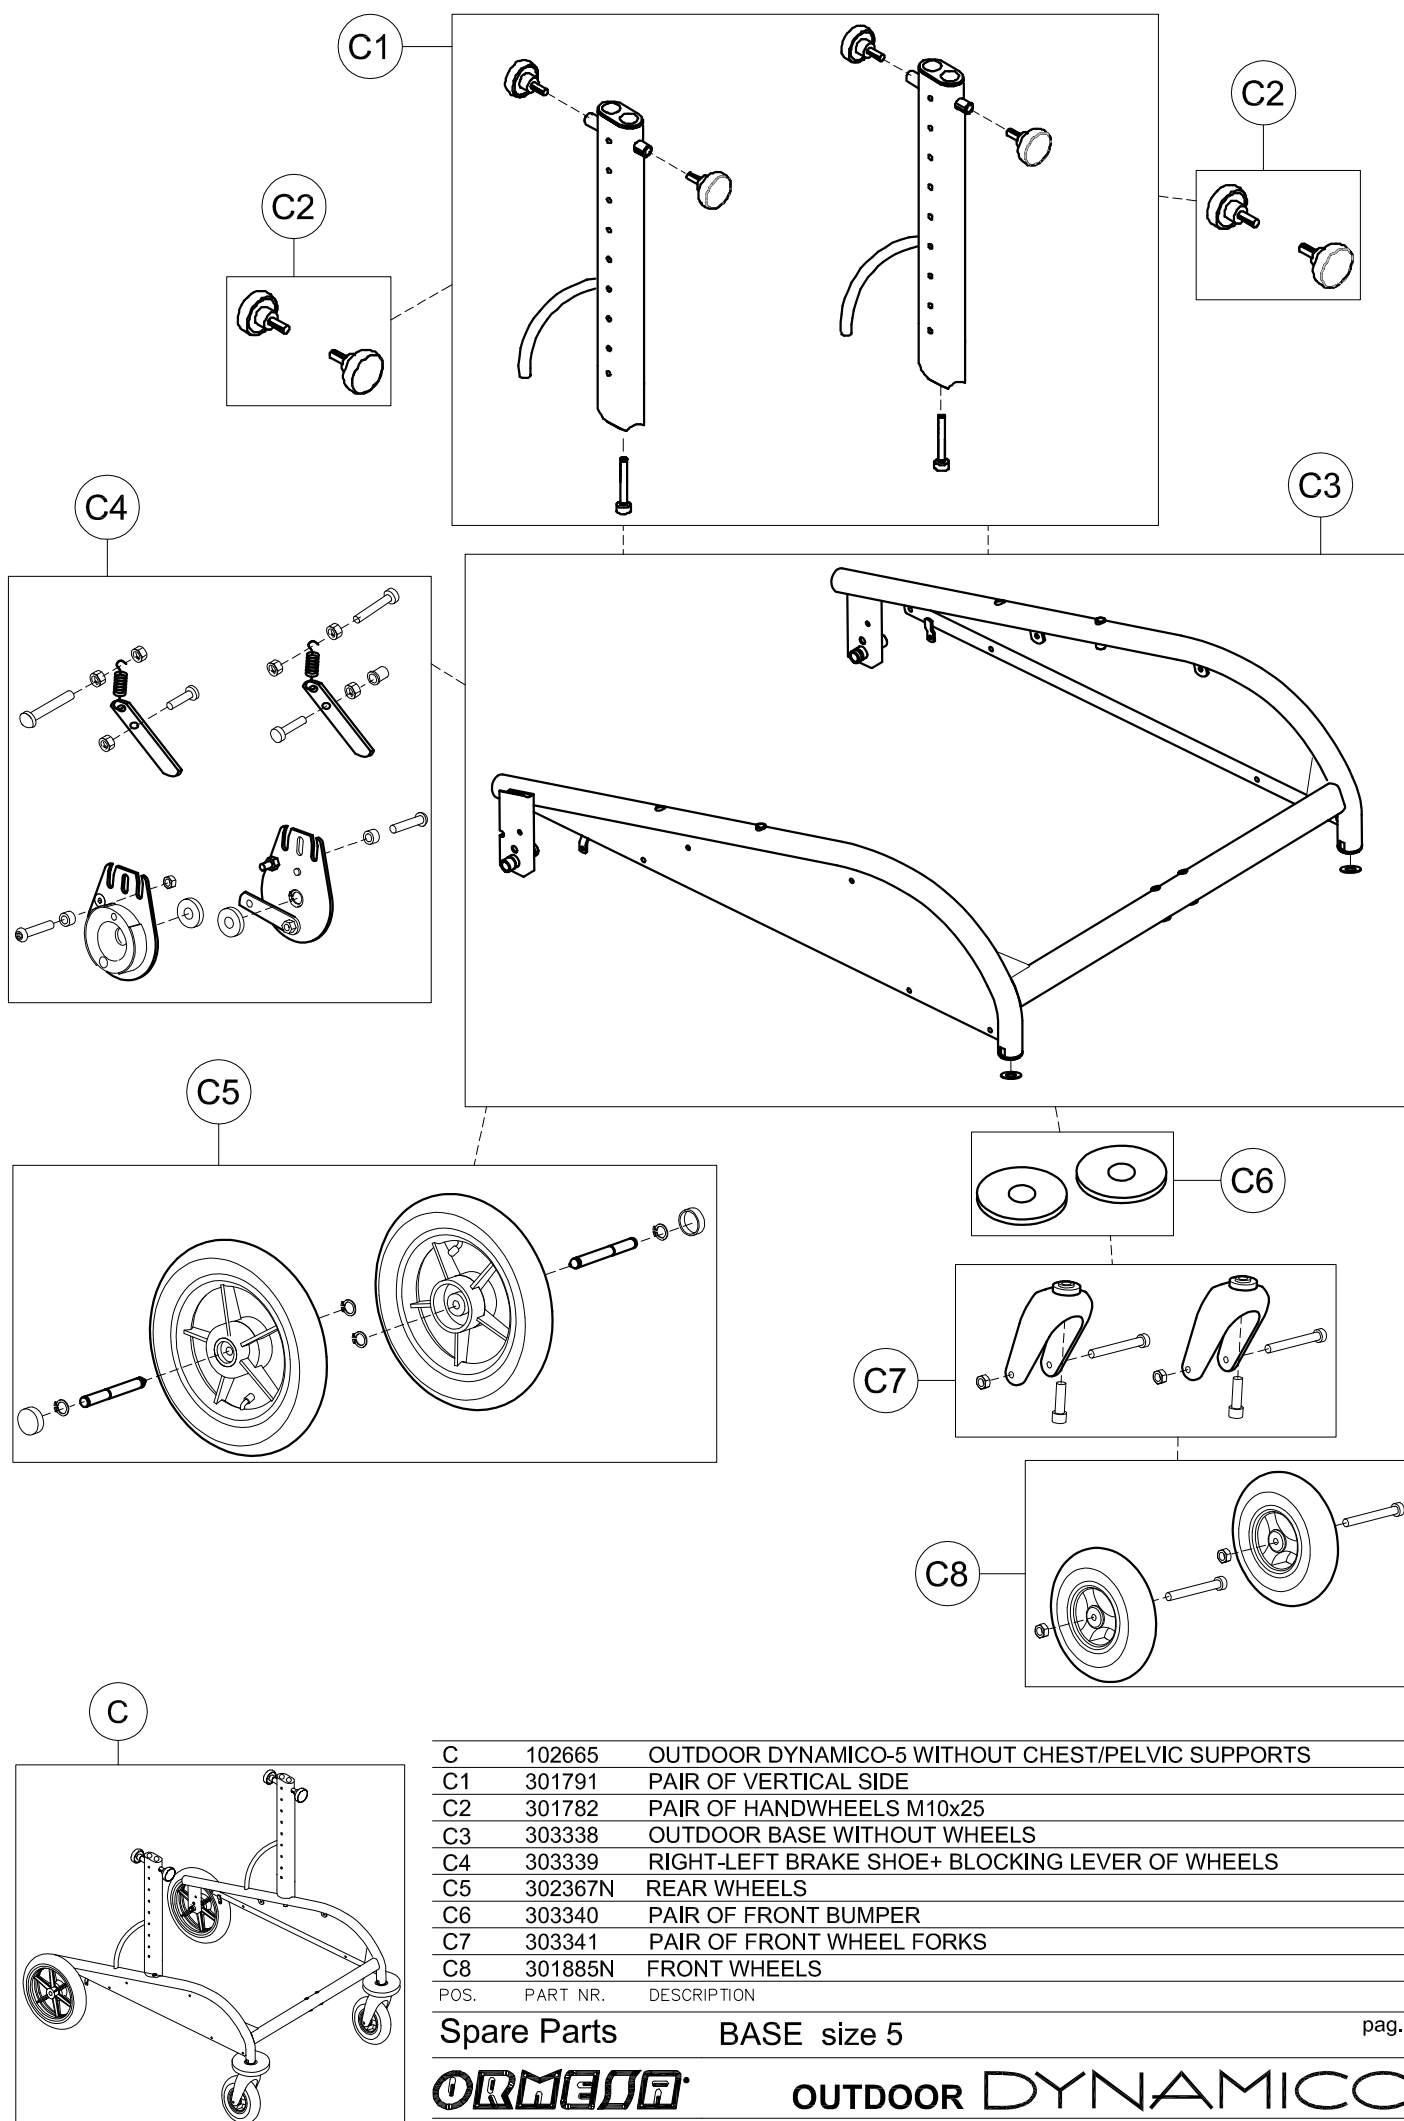

POS.	PART NR.	DESCRIPTION
A	30252	COMPLETE CHEST SUPPORT
B	30557	PELVIC SUPPORT WITH EXTERNAL FRAME
C	102665	OUTDOOR DYNAMICO-5 WITHOUT CHEST/PELVIC SUPPORTS
D	30425	SET OF CABLES+HAND-BRAKE LEVERS

Spare Parts BASE, PELVIC and CHEST SUPPORTS size 5 pag. 1

Spare Parts CHEST SUPPORT size 5

pag. 2

ORMESA

OUTDOOR DYNAMICO

THIS DRAWING BELONGS TO ORMESA: IT IS FORBIDDEN TO REPRODUCE, CHANGE OR INFORM ANY THIRD PARTY ABOUT ITS CONTENTS

B	30557	PELVIC SUPPORT WITH EXTERNAL FRAME
B1	30558	CLOSURE SUPPORT BAR + BAND+SCREWS
B2	301776	PAIR OF HANDWHEELS M10x20
B3	301774	PAIR OF SPRING LOCKING M12X1
B4	30564	PELVIC FRAME+STRAP+HANDWHEELS
B5	171291	HARNESS
B6	301777	PAIR OF VERTICAL BARS OF THE PELVIC SUPPORT+ SCREWS
B7	30568	EXTERNAL PELVIC FRAME + SCREWS
POS.	PART NR.	DESCRIPTION

Spare Parts PELVIC SUPPORT size 5

pag. 3

ORMESA

OUTDOOR DYNAMICO

THIS DRAWING BELONGS TO ORMESA: IT IS FORBIDDEN TO REPRODUCE, CHANGE OR INFORM ANY THIRD PARTY ABOUT ITS CONTENTS

C	102665	OUTDOOR DYNAMICO-5 WITHOUT CHEST/PELVIC SUPPORTS
C1	301791	PAIR OF VERTICAL SIDE
C2	301782	PAIR OF HANDWHEELS M10x25
C3	303338	OUTDOOR BASE WITHOUT WHEELS
C4	303339	RIGHT-LEFT BRAKE SHOE+ BLOCKING LEVER OF WHEELS
C5	302367N	REAR WHEELS
C6	303340	PAIR OF FRONT BUMPER
C7	303341	PAIR OF FRONT WHEEL FORKS
C8	301885N	FRONT WHEELS
POS.	PART NR.	DESCRIPTION

Spare Parts BASE size 5 pag. 4