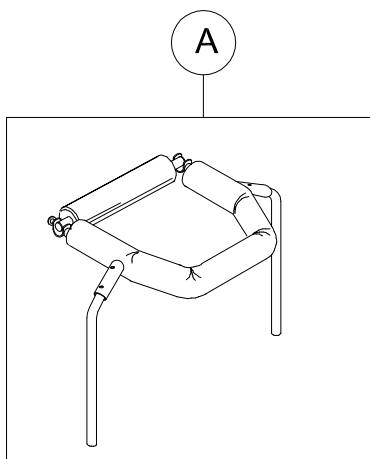

POS.	PART NR.	DESCRIPTION
A	30252	COMPLETE CHEST SUPPORT
B	30557	PELVIC SUPPORT WITH EXTERNAL FRAME
C	102665	OUTDOOR DYNAMICO-5 WITHOUT CHEST/PELVIC SUPPORTS
D	30425	SET OF CABLES+HAND-BRAKE LEVERS

Spare Parts BASE, PELVIC and CHEST SUPPORTS size 5 pag. 1

ORMESA

OUTDOOR DYNAMICO

THIS DRAWING BELONGS TO ORMESA: IT IS FORBIDDEN TO REPRODUCE, CHANGE OR INFORM ANY THIRD PARTY ABOUT ITS CONTENTS

A	30252	COMPLETE CHEST SUPPORT
A1	30558	CLOSURE SUPPORT BAR + BAND+SCREWS
A2	30559	CHEST FRAME +BAND+SCREWS
A3	301774	PAIR OF SPRING LOCKING M12X1
A4	301789	PAIR OF VERTICAL BARS OF THE CHEST SUPPORT + SCREWS
POS.	PART NR.	DESCRIPTION

Spare Parts CHEST SUPPORT size 5

pag. 2

ORMESA

OUTDOOR DYNAMICO

THIS DRAWING BELONGS TO ORMESA: IT IS FORBIDDEN TO REPRODUCE, CHANGE OR INFORM ANY THIRD PARTY ABOUT ITS CONTENTS

B	30557	PELVIC SUPPORT WITH EXTERNAL FRAME
B1	30558	CLOSURE SUPPORT BAR + BAND+SCREWS
B2	301776	PAIR OF HANDWHEELS M10x20
B3	301774	PAIR OF SPRING LOCKING M12X1
B4	30564	PELVIC FRAME+STRAP+HANDWHEELS
B5	171291	HARNESS
B6	301777	PAIR OF VERTICAL BARS OF THE PELVIC SUPPORT+ SCREWS
B7	30568	EXTERNAL PELVIC FRAME + SCREWS
POS.	PART NR.	DESCRIPTION

Spare Parts PELVIC SUPPORT size 5

pag. 3

ORMESA

OUTDOOR DYNAMICO

THIS DRAWING BELONGS TO ORMESA: IT IS FORBIDDEN TO REPRODUCE, CHANGE OR INFORM ANY THIRD PARTY ABOUT ITS CONTENTS

C	102665	OUTDOOR DYNAMICO-5 WITHOUT CHEST/PELVIC SUPPORTS
C1	301791	PAIR OF VERTICAL SIDE
C2	301782	PAIR OF HANDWHEELS M10x25
C3	303338	OUTDOOR BASE WITHOUT WHEELS
C4	303339	RIGHT-LEFT BRAKE SHOE+ BLOCKING LEVER OF WHEELS
C5	302367N	REAR WHEELS
C6	303340	PAIR OF FRONT BUMPER
C7	303341	PAIR OF FRONT WHEEL FORKS
C8	301885N	FRONT WHEELS
POS.	PART NR.	DESCRIPTION