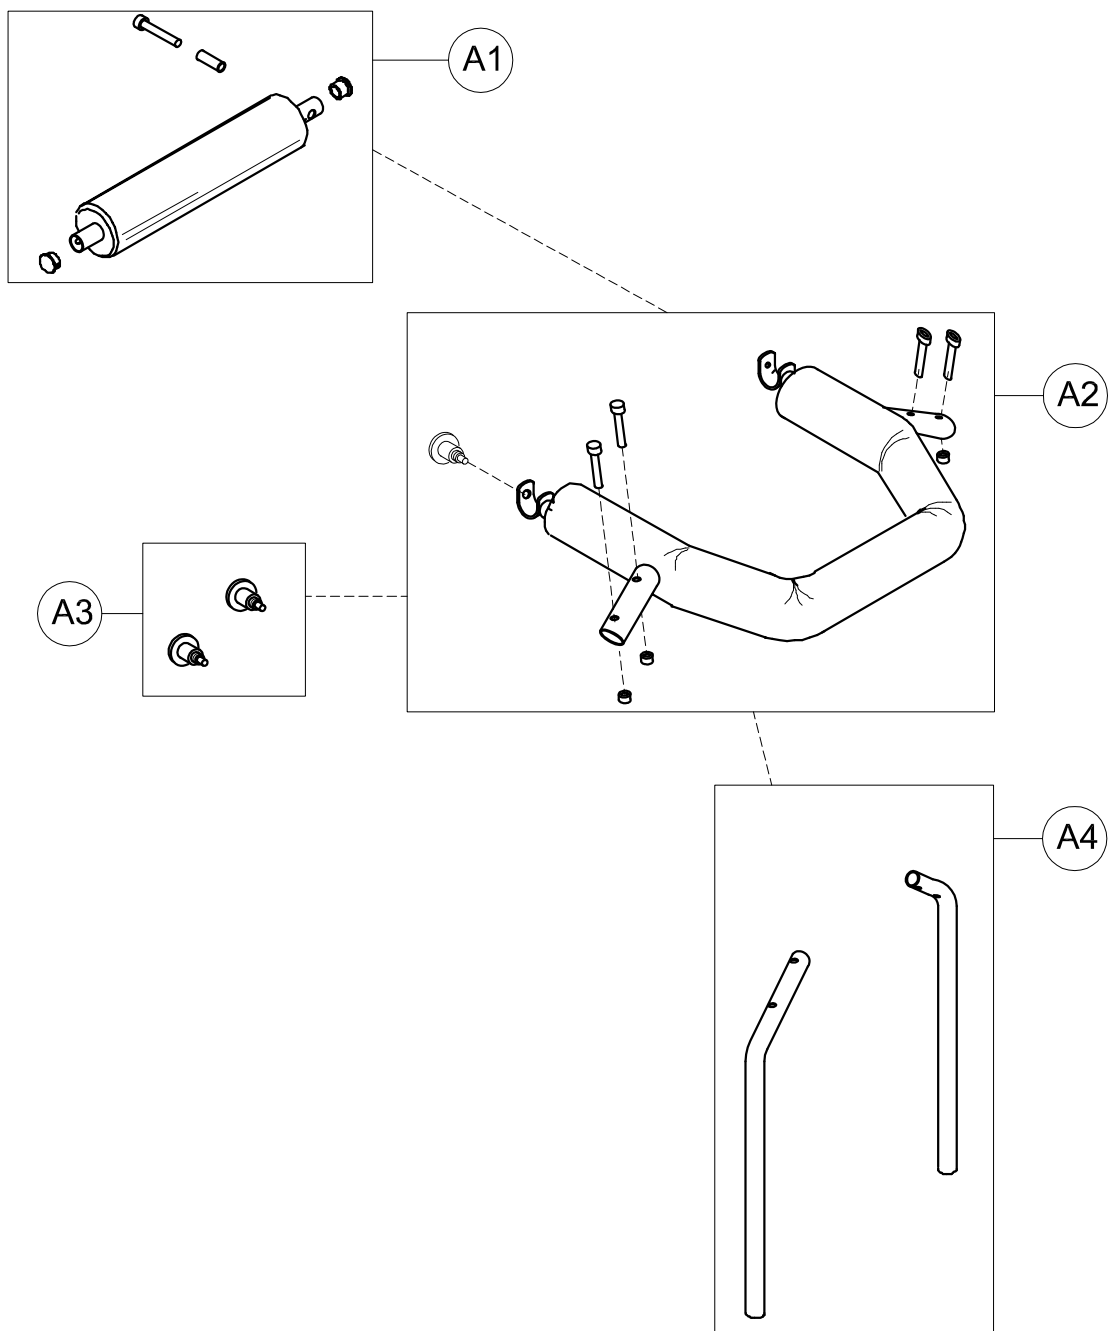

POS.	PART NR.	DESCRIPTION
A	30252	COMPLETE CHEST SUPPORT
B	30557	PELVIC SUPPORT WITH EXTERNAL FRAME
C	102665	OUTDOOR DYNAMICO-5 WITHOUT CHEST/PELVIC SUPPORTS
D	30425	SET OF CABLES+HAND-BRAKE LEVERS

Spare Parts BASE, PELVIC and CHEST SUPPORTS size 5 pag. 1

ORMESA

OUTDOOR DYNAMICO

THIS DRAWING BELONGS TO ORMESA: IT IS FORBIDDEN TO REPRODUCE, CHANGE OR INFORM ANY THIRD PARTY ABOUT ITS CONTENTS

A	30252	COMPLETE CHEST SUPPORT
A1	30558	CLOSURE SUPPORT BAR + BAND+SCREWS
A2	30559	CHEST FRAME +BAND+SCREWS
A3	301774	PAIR OF SPRING LOCKING M12X1
A4	301789	PAIR OF VERTICAL BARS OF THE CHEST SUPPORT + SCREWS
POS.	PART NR.	DESCRIPTION

Spare Parts CHEST SUPPORT size 5

pag. 2

ORMESA

OUTDOOR DYNAMICO

THIS DRAWING BELONGS TO ORMESA: IT IS FORBIDDEN TO REPRODUCE, CHANGE OR INFORM ANY THIRD PARTY ABOUT ITS CONTENTS

B	30557	PELVIC SUPPORT WITH EXTERNAL FRAME
B1	30558	CLOSURE SUPPORT BAR + BAND+SCREWS
B2	301776	PAIR OF HANDWHEELS M10x20
B3	301774	PAIR OF SPRING LOCKING M12X1
B4	30564	PELVIC FRAME+STRAP+HANDWHEELS
B5	171291	HARNESS
B6	301777	PAIR OF VERTICAL BARS OF THE PELVIC SUPPORT+ SCREWS
B7	30568	EXTERNAL PELVIC FRAME + SCREWS
POS.	PART NR.	DESCRIPTION

Spare Parts BASE size 5 pag. 4