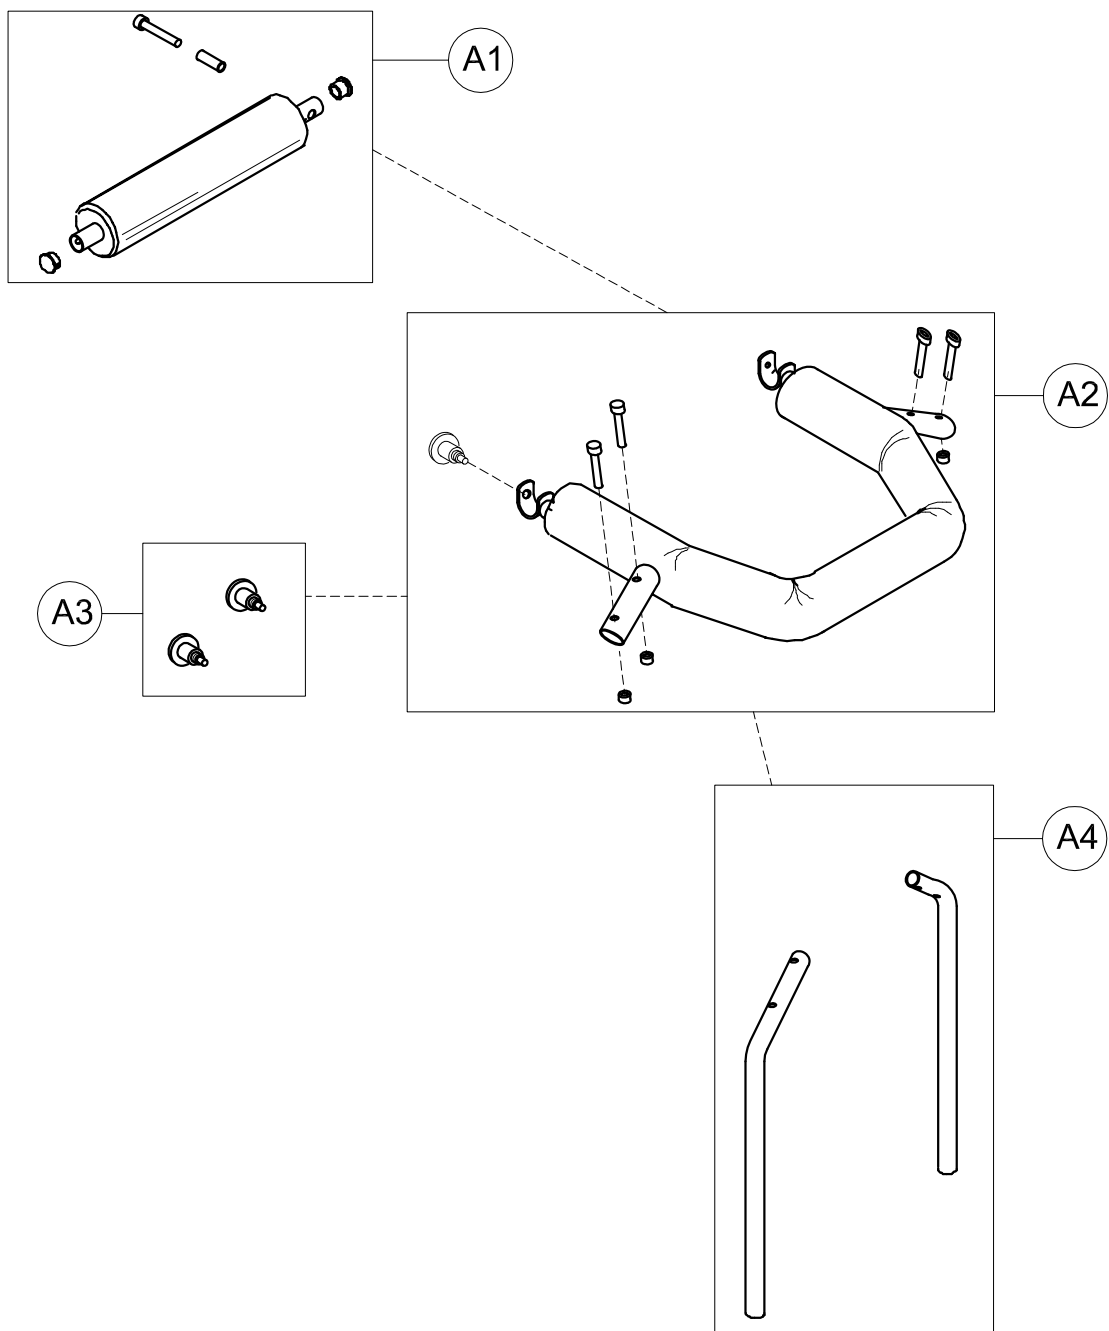

POS.	PART NR.	DESCRIPTION
A	30045.A	COMPLETE CHEST SUPPORT
B	30049	PELVIC SUPPORT WITH EXTERNAL FRAME
C	102664	OUTDOOR DYNAMICO-4 WITHOUT CHEST/PELVIC SUPPORTS
D	30377	SET OF CABLES+HAND-BRAKE LEVERS

Spare Parts BASE, PELVIC and CHEST SUPPORTS size 4 pag. 1

OUTDOOR DYNAMICO

A	30045.A	COMPLETE CHEST SUPPORT
A1	30554	CLOSURE SUPPORT BAR + BAND+SCREWS
A2	30555	CHEST FRAME +BAND+SCREWS
A3	301774	PAIR OF SPRING LOCKING M12X1
A4	301789	PAIR OF VERTICAL BARS OF THE CHEST SUPPORT + SCREWS
POS.	PART NR.	DESCRIPTION

Spare Parts CHEST SUPPORT size 4

pag. 2

ORMESA

OUTDOOR DYNAMICO

THIS DRAWING BELONGS TO ORMESA: IT IS FORBIDDEN TO REPRODUCE, CHANGE OR INFORM ANY THIRD PARTY ABOUT ITS CONTENTS

B	30049	PELVIC SUPPORT WITH EXTERNAL FRAME
B1	30554	CLOSURE SUPPORT BAR + BAND+SCREWS
B2	301776	PAIR OF HANDWHEELS M10x20
B3	301774	PAIR OF SPRING LOCKING M12X1
B4	30556	PELVIC FRAME+STRAP+HANDWHEELS
B5	171290	HARNESS
B6	301777	PAIR OF VERTICAL BARS OF THE PELVIC SUPPORT+ SCREWS
B7	30567	EXTERNAL PELVIC FRAME + SCREWS
POS.	PART NR.	DESCRIPTION

Spare Parts BASE size 4