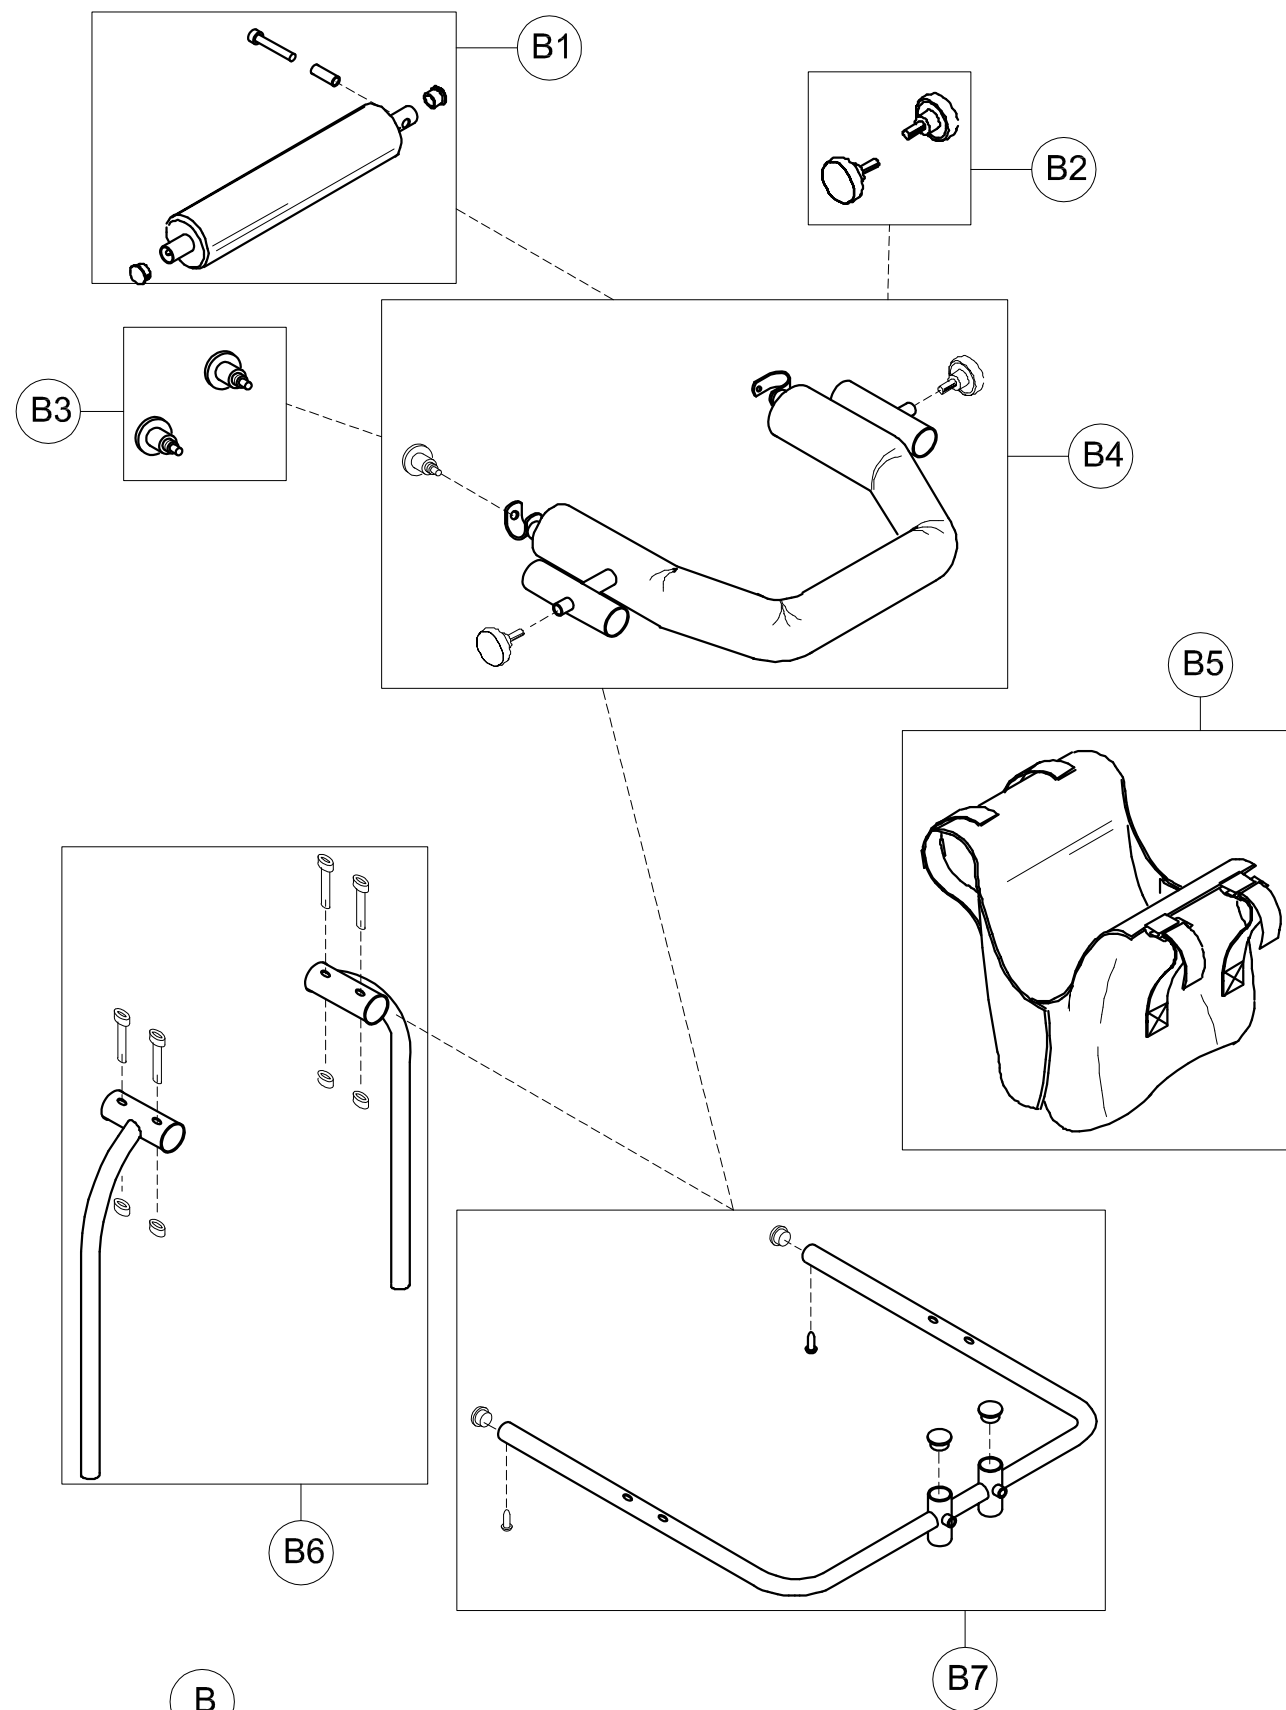

POS.	PART NR.	DESCRIPTION
A	30045.A	COMPLETE CHEST SUPPORT
B	30049	PELVIC SUPPORT WITH EXTERNAL FRAME
C	102664	OUTDOOR DYNAMICO-4 WITHOUT CHEST/PELVIC SUPPORTS
D	30377	SET OF CABLES+HAND-BRAKE LEVERS

Spare Parts BASE, PELVIC and CHEST SUPPORTS size 4 pag. 1

OUTDOOR DYNAMICO

A	30045.A	COMPLETE CHEST SUPPORT
A1	30554	CLOSURE SUPPORT BAR + BAND+SCREWS
A2	30555	CHEST FRAME +BAND+SCREWS
A3	301774	PAIR OF SPRING LOCKING M12X1
A4	301789	PAIR OF VERTICAL BARS OF THE CHEST SUPPORT + SCREWS
POS.	PART NR.	DESCRIPTION

Spare Parts CHEST SUPPORT size 4

pag. 2

ORMESA

OUTDOOR DYNAMICO

THIS DRAWING BELONGS TO ORMESA: IT IS FORBIDDEN TO REPRODUCE, CHANGE OR INFORM ANY THIRD PARTY ABOUT ITS CONTENTS

B	30049	PELVIC SUPPORT WITH EXTERNAL FRAME
B1	30554	CLOSURE SUPPORT BAR + BAND+SCREWS
B2	301776	PAIR OF HANDWHEELS M10x20
B3	301774	PAIR OF SPRING LOCKING M12X1
B4	30556	PELVIC FRAME+STRAP+HANDWHEELS
B5	171290	HARNESS
B6	301777	PAIR OF VERTICAL BARS OF THE PELVIC SUPPORT+ SCREWS
B7	30567	EXTERNAL PELVIC FRAME + SCREWS
POS.	PART NR.	DESCRIPTION

Spare Parts BASE size 4