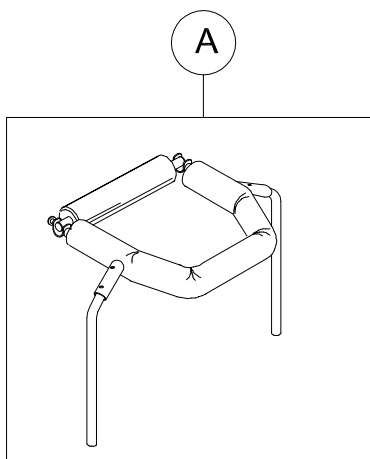

POS.	PART NR.	DESCRIPTION
A	30045.A	COMPLETE CHEST SUPPORT
B	30049	PELVIC SUPPORT WITH EXTERNAL FRAME
C	102664	OUTDOOR DYNAMICO-4 WITHOUT CHEST/PELVIC SUPPORTS
D	30377	SET OF CABLES+HAND-BRAKE LEVERS

Spare Parts BASE, PELVIC and CHEST SUPPORTS size 4 pag. 1

OUTDOOR DYNAMICO

A	30045.A	COMPLETE CHEST SUPPORT
A1	30554	CLOSURE SUPPORT BAR + BAND+SCREWS
A2	30555	CHEST FRAME +BAND+SCREWS
A3	301774	PAIR OF SPRING LOCKING M12X1
A4	301789	PAIR OF VERTICAL BARS OF THE CHEST SUPPORT + SCREWS
POS.	PART NR.	DESCRIPTION

Spare Parts CHEST SUPPORT size 4

pag. 2

ORMESA

OUTDOOR DYNAMICO

THIS DRAWING BELONGS TO ORMESA: IT IS FORBIDDEN TO REPRODUCE, CHANGE OR INFORM ANY THIRD PARTY ABOUT ITS CONTENTS

B	30049	PELVIC SUPPORT WITH EXTERNAL FRAME
B1	30554	CLOSURE SUPPORT BAR + BAND+SCREWS
B2	301776	PAIR OF HANDWHEELS M10x20
B3	301774	PAIR OF SPRING LOCKING M12X1
B4	30556	PELVIC FRAME+STRAP+HANDWHEELS
B5	171290	HARNESS
B6	301777	PAIR OF VERTICAL BARS OF THE PELVIC SUPPORT+ SCREWS
B7	30567	EXTERNAL PELVIC FRAME + SCREWS
POS.	PART NR.	DESCRIPTION

Spare Parts BASE size 4