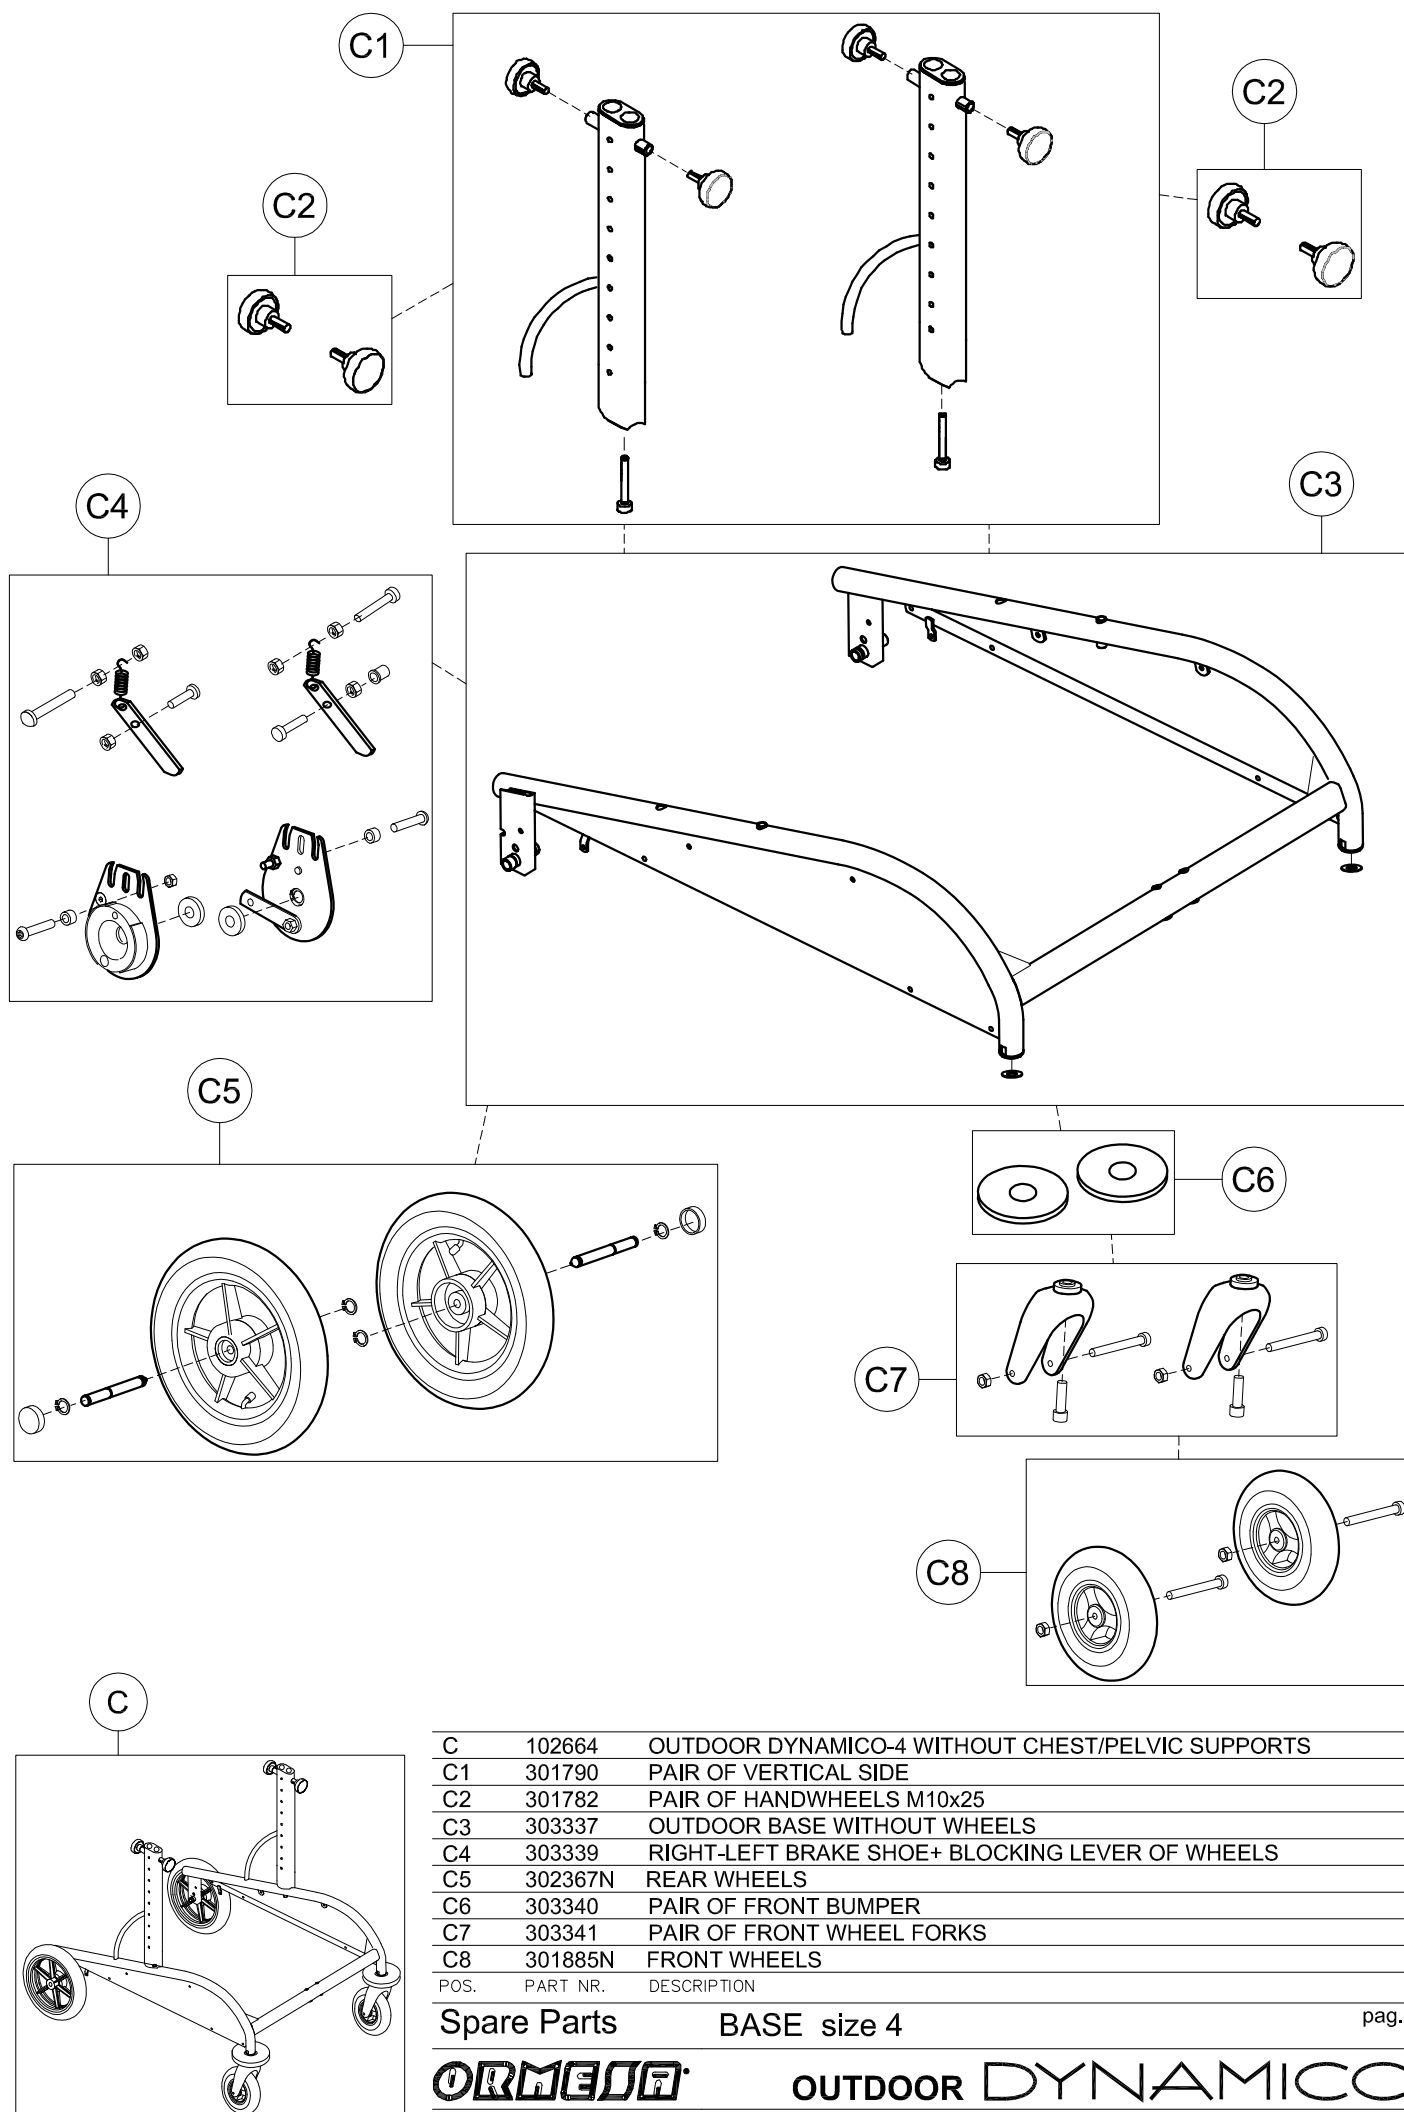

OUTDOOR DYNAMICO

A	30045.A	COMPLETE CHEST SUPPORT
A1	30554	CLOSURE SUPPORT BAR + BAND+SCREWS
A2	30555	CHEST FRAME +BAND+SCREWS
A3	301774	PAIR OF SPRING LOCKING M12X1
A4	301789	PAIR OF VERTICAL BARS OF THE CHEST SUPPORT + SCREWS
POS.	PART NR.	DESCRIPTION

Spare Parts CHEST SUPPORT size 4

pag. 2

ORMESA

OUTDOOR DYNAMICO

THIS DRAWING BELONGS TO ORMESA: IT IS FORBIDDEN TO REPRODUCE, CHANGE OR INFORM ANY THIRD PARTY ABOUT ITS CONTENTS

B	30049	PELVIC SUPPORT WITH EXTERNAL FRAME
B1	30554	CLOSURE SUPPORT BAR + BAND+SCREWS
B2	301776	PAIR OF HANDWHEELS M10x20
B3	301774	PAIR OF SPRING LOCKING M12X1
B4	30556	PELVIC FRAME+STRAP+HANDWHEELS
B5	171290	HARNESS
B6	301777	PAIR OF VERTICAL BARS OF THE PELVIC SUPPORT+ SCREWS
B7	30567	EXTERNAL PELVIC FRAME + SCREWS
POS.	PART NR.	DESCRIPTION

Spare Parts PELVIC SUPPORT size 4

pag. 3

ORMESA

OUTDOOR DYNAMICO

THIS DRAWING BELONGS TO ORMESA: IT IS FORBIDDEN TO REPRODUCE, CHANGE OR INFORM ANY THIRD PARTY ABOUT ITS CONTENTS

C	102664	OUTDOOR DYNAMICO-4 WITHOUT CHEST/PELVIC SUPPORTS
C1	301790	PAIR OF VERTICAL SIDE
C2	301782	PAIR OF HANDWHEELS M10x25
C3	303337	OUTDOOR BASE WITHOUT WHEELS
C4	303339	RIGHT-LEFT BRAKE SHOE+ BLOCKING LEVER OF WHEELS
C5	302367N	REAR WHEELS
C6	303340	PAIR OF FRONT BUMPER
C7	303341	PAIR OF FRONT WHEEL FORKS
C8	301885N	FRONT WHEELS
POS.	PART NR.	DESCRIPTION

Spare Parts BASE size 4