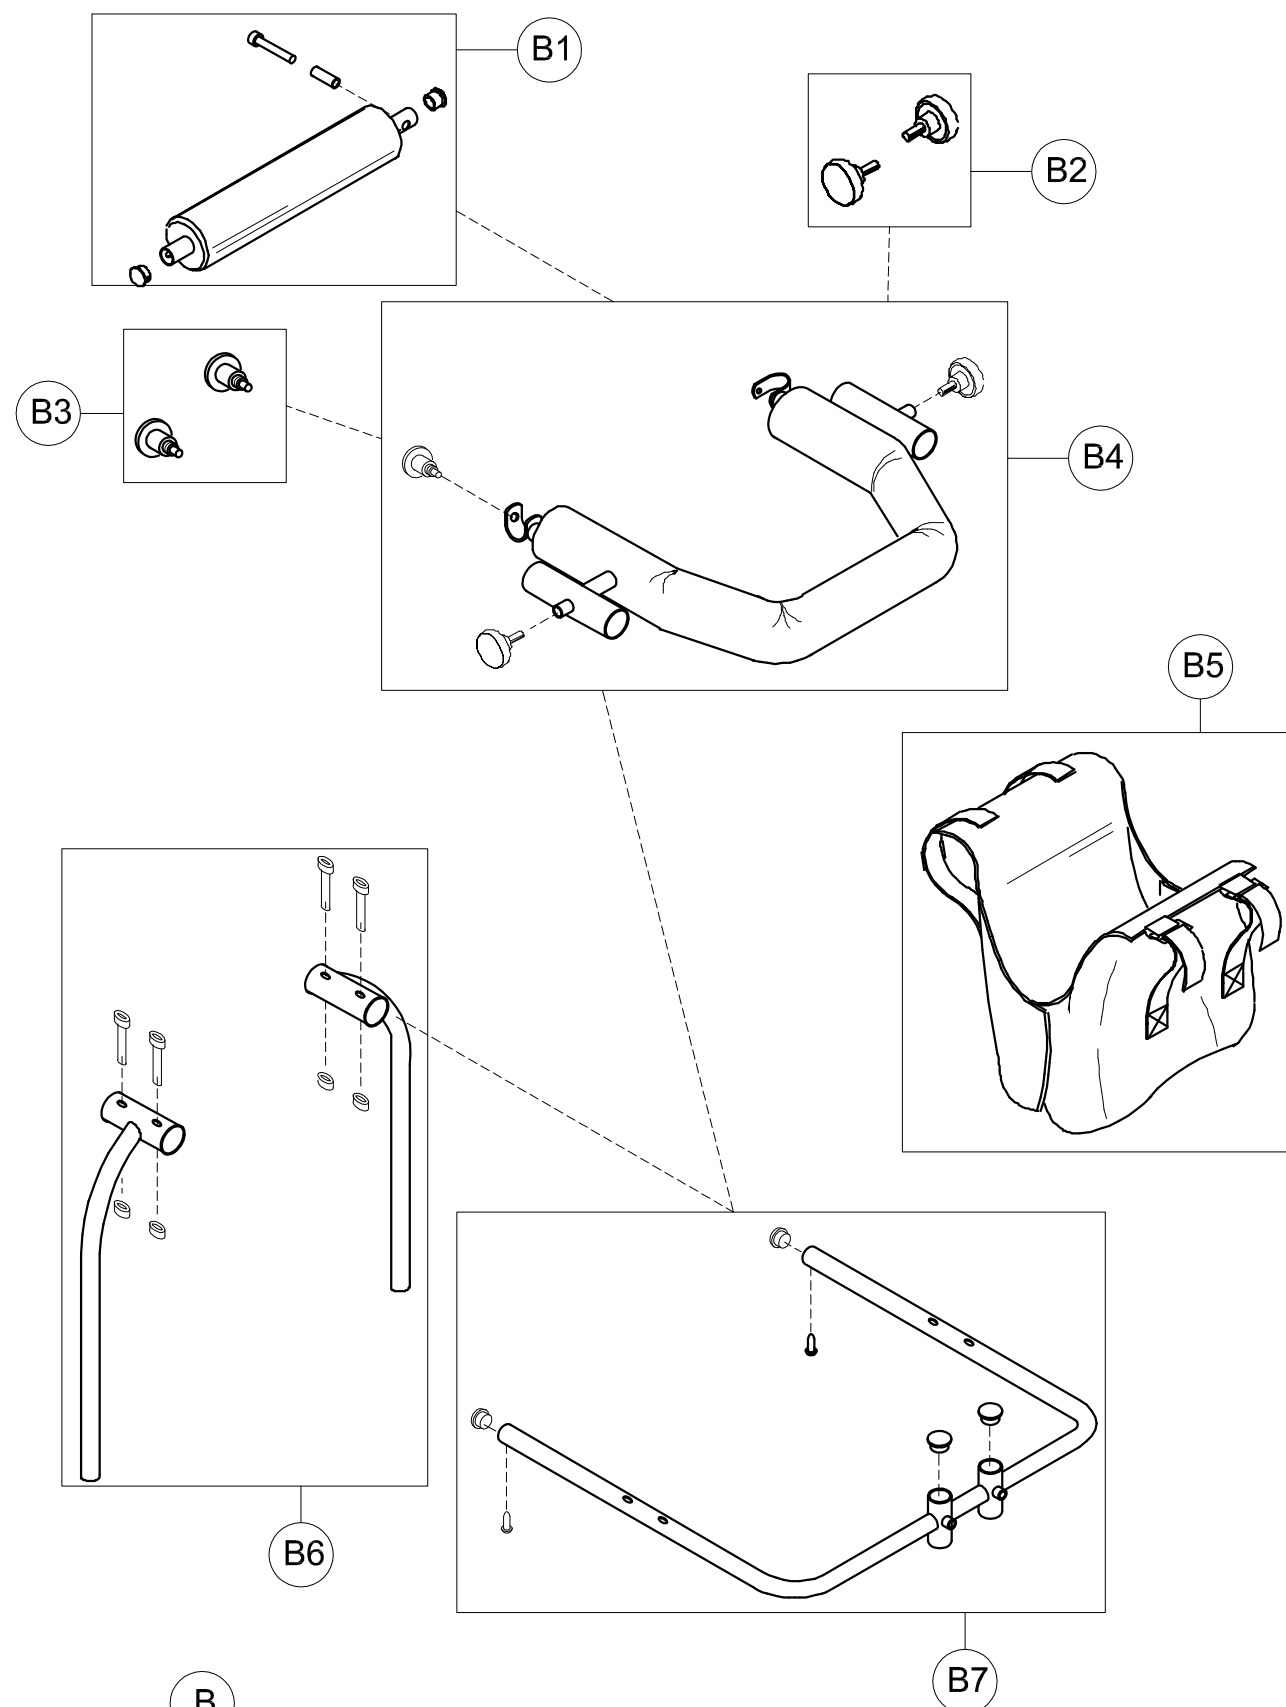

POS.	PART NR.	DESCRIPTION
A	30044.A	COMPLETE CHEST SUPPORT
B	30048	PELVIC SUPPORT WITH EXTERNAL FRAME
C	102666	OUTDOOR DYNAMICO-3 WITHOUT CHEST/PELVIC SUPPORTS
D	30426	SET OF CABLES+HAND-BRAKE LEVERS

Spare Parts BASE, PELVIC and CHEST SUPPORTS size 3 pag. 1

ORMESA

OUTDOOR DYNAMICO

THIS DRAWING BELONGS TO ORMESA: IT IS FORBIDDEN TO REPRODUCE, CHANGE OR INFORM ANY THIRD PARTY ABOUT ITS CONTENTS

A	30044.A	COMPLETE CHEST SUPPORT
A1	30541	CLOSURE SUPPORT BAR + BAND+SCREWS
A2	30542	CHEST FRAME +BAND+SCREWS
A3	301774	PAIR OF SPRING LOCKING M12X1
A4	301775	PAIR OF VERTICAL BARS OF THE CHEST SUPPORT + SCREWS
POS.	PART NR.	DESCRIPTION

Spare Parts CHEST SUPPORT size 3

pag. 2

ORMESA

OUTDOOR DYNAMICO

THIS DRAWING BELONGS TO ORMESA: IT IS FORBIDDEN TO REPRODUCE, CHANGE OR INFORM ANY THIRD PARTY ABOUT ITS CONTENTS

B	30048	PELVIC SUPPORT WITH EXTERNAL FRAME
B1	30541	CLOSURE SUPPORT BAR + BAND+SCREWS
B2	301776	PAIR OF HANDWHEELS M10x20
B3	301774	PAIR OF SPRING LOCKING M12X1
B4	30553	PELVIC FRAME+STRAP+HANDWHEELS
B5	171289	HARNESS
B6	301777	PAIR OF VERTICAL BARS OF THE PELVIC SUPPORT+ SCREWS
B7	30570	EXTERNAL PELVIC FRAME + SCREWS
POS.	PART NR.	DESCRIPTION

Spare Parts BASE size 3