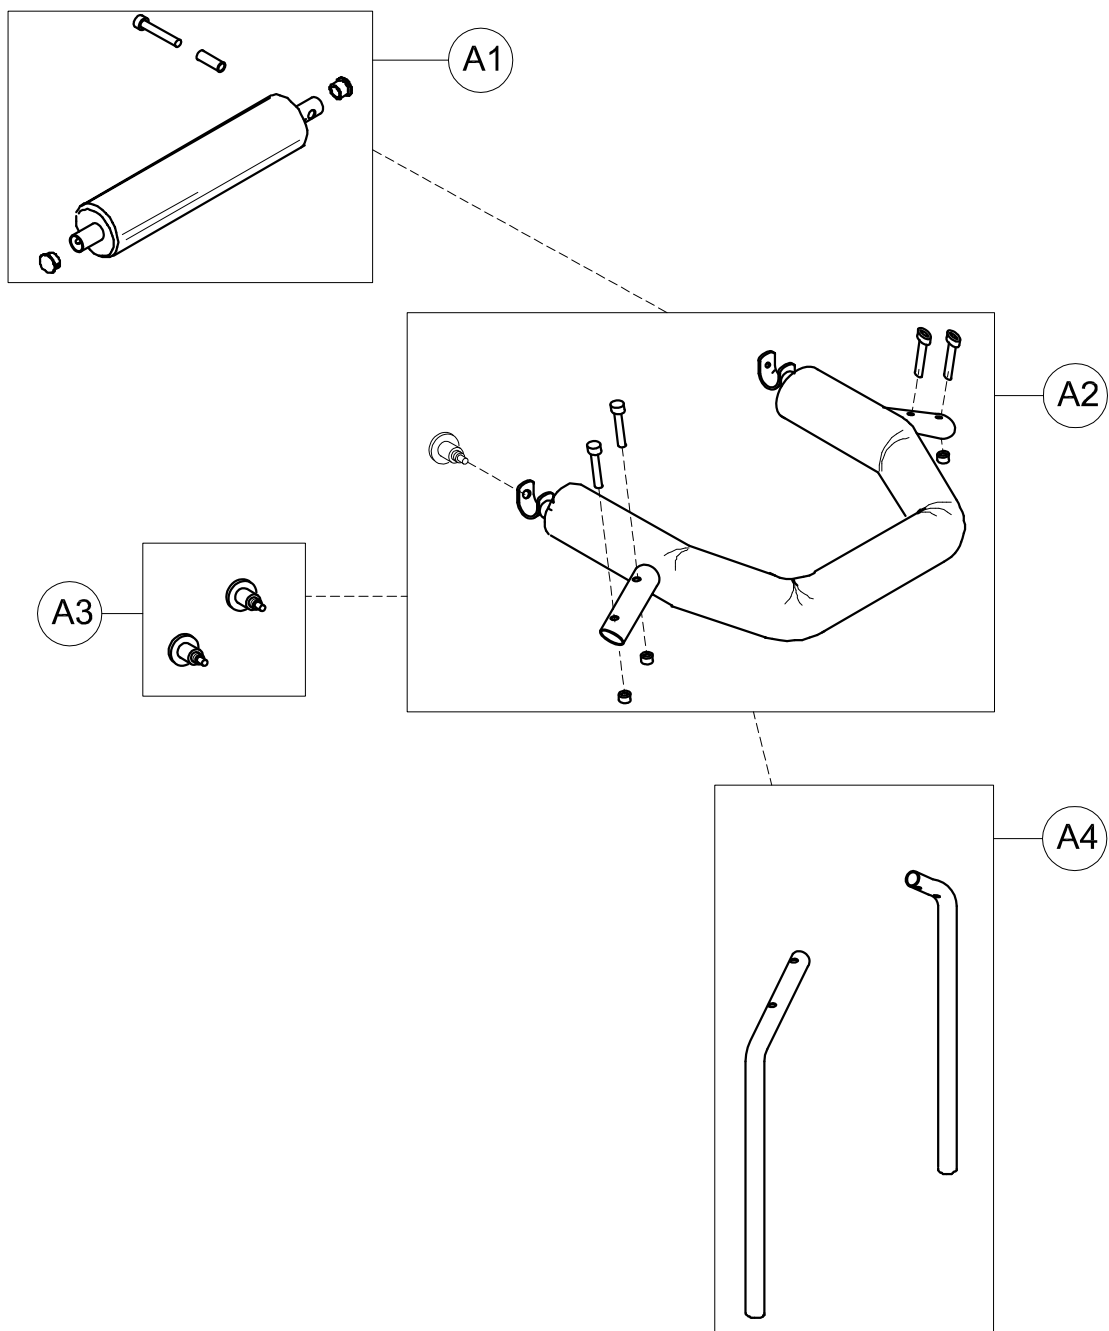

POS.	PART NR.	DESCRIPTION
A	30044.A	COMPLETE CHEST SUPPORT
B	30048	PELVIC SUPPORT WITH EXTERNAL FRAME
C	102666	OUTDOOR DYNAMICO-3 WITHOUT CHEST/PELVIC SUPPORTS
D	30426	SET OF CABLES+HAND-BRAKE LEVERS

Spare Parts BASE, PELVIC and CHEST SUPPORTS size 3 pag. 1

ORMESA

OUTDOOR DYNAMICO

THIS DRAWING BELONGS TO ORMESA: IT IS FORBIDDEN TO REPRODUCE, CHANGE OR INFORM ANY THIRD PARTY ABOUT ITS CONTENTS

A	30044.A	COMPLETE CHEST SUPPORT
A1	30541	CLOSURE SUPPORT BAR + BAND+SCREWS
A2	30542	CHEST FRAME +BAND+SCREWS
A3	301774	PAIR OF SPRING LOCKING M12X1
A4	301775	PAIR OF VERTICAL BARS OF THE CHEST SUPPORT + SCREWS
POS.	PART NR.	DESCRIPTION

Spare Parts CHEST SUPPORT size 3

pag. 2

ORMESA

OUTDOOR DYNAMICO

THIS DRAWING BELONGS TO ORMESA: IT IS FORBIDDEN TO REPRODUCE, CHANGE OR INFORM ANY THIRD PARTY ABOUT ITS CONTENTS

B	30048	PELVIC SUPPORT WITH EXTERNAL FRAME
B1	30541	CLOSURE SUPPORT BAR + BAND+SCREWS
B2	301776	PAIR OF HANDWHEELS M10x20
B3	301774	PAIR OF SPRING LOCKING M12X1
B4	30553	PELVIC FRAME+STRAP+HANDWHEELS
B5	171289	HARNESS
B6	301777	PAIR OF VERTICAL BARS OF THE PELVIC SUPPORT+ SCREWS
B7	30570	EXTERNAL PELVIC FRAME + SCREWS
POS.	PART NR.	DESCRIPTION

Spare Parts BASE size 3