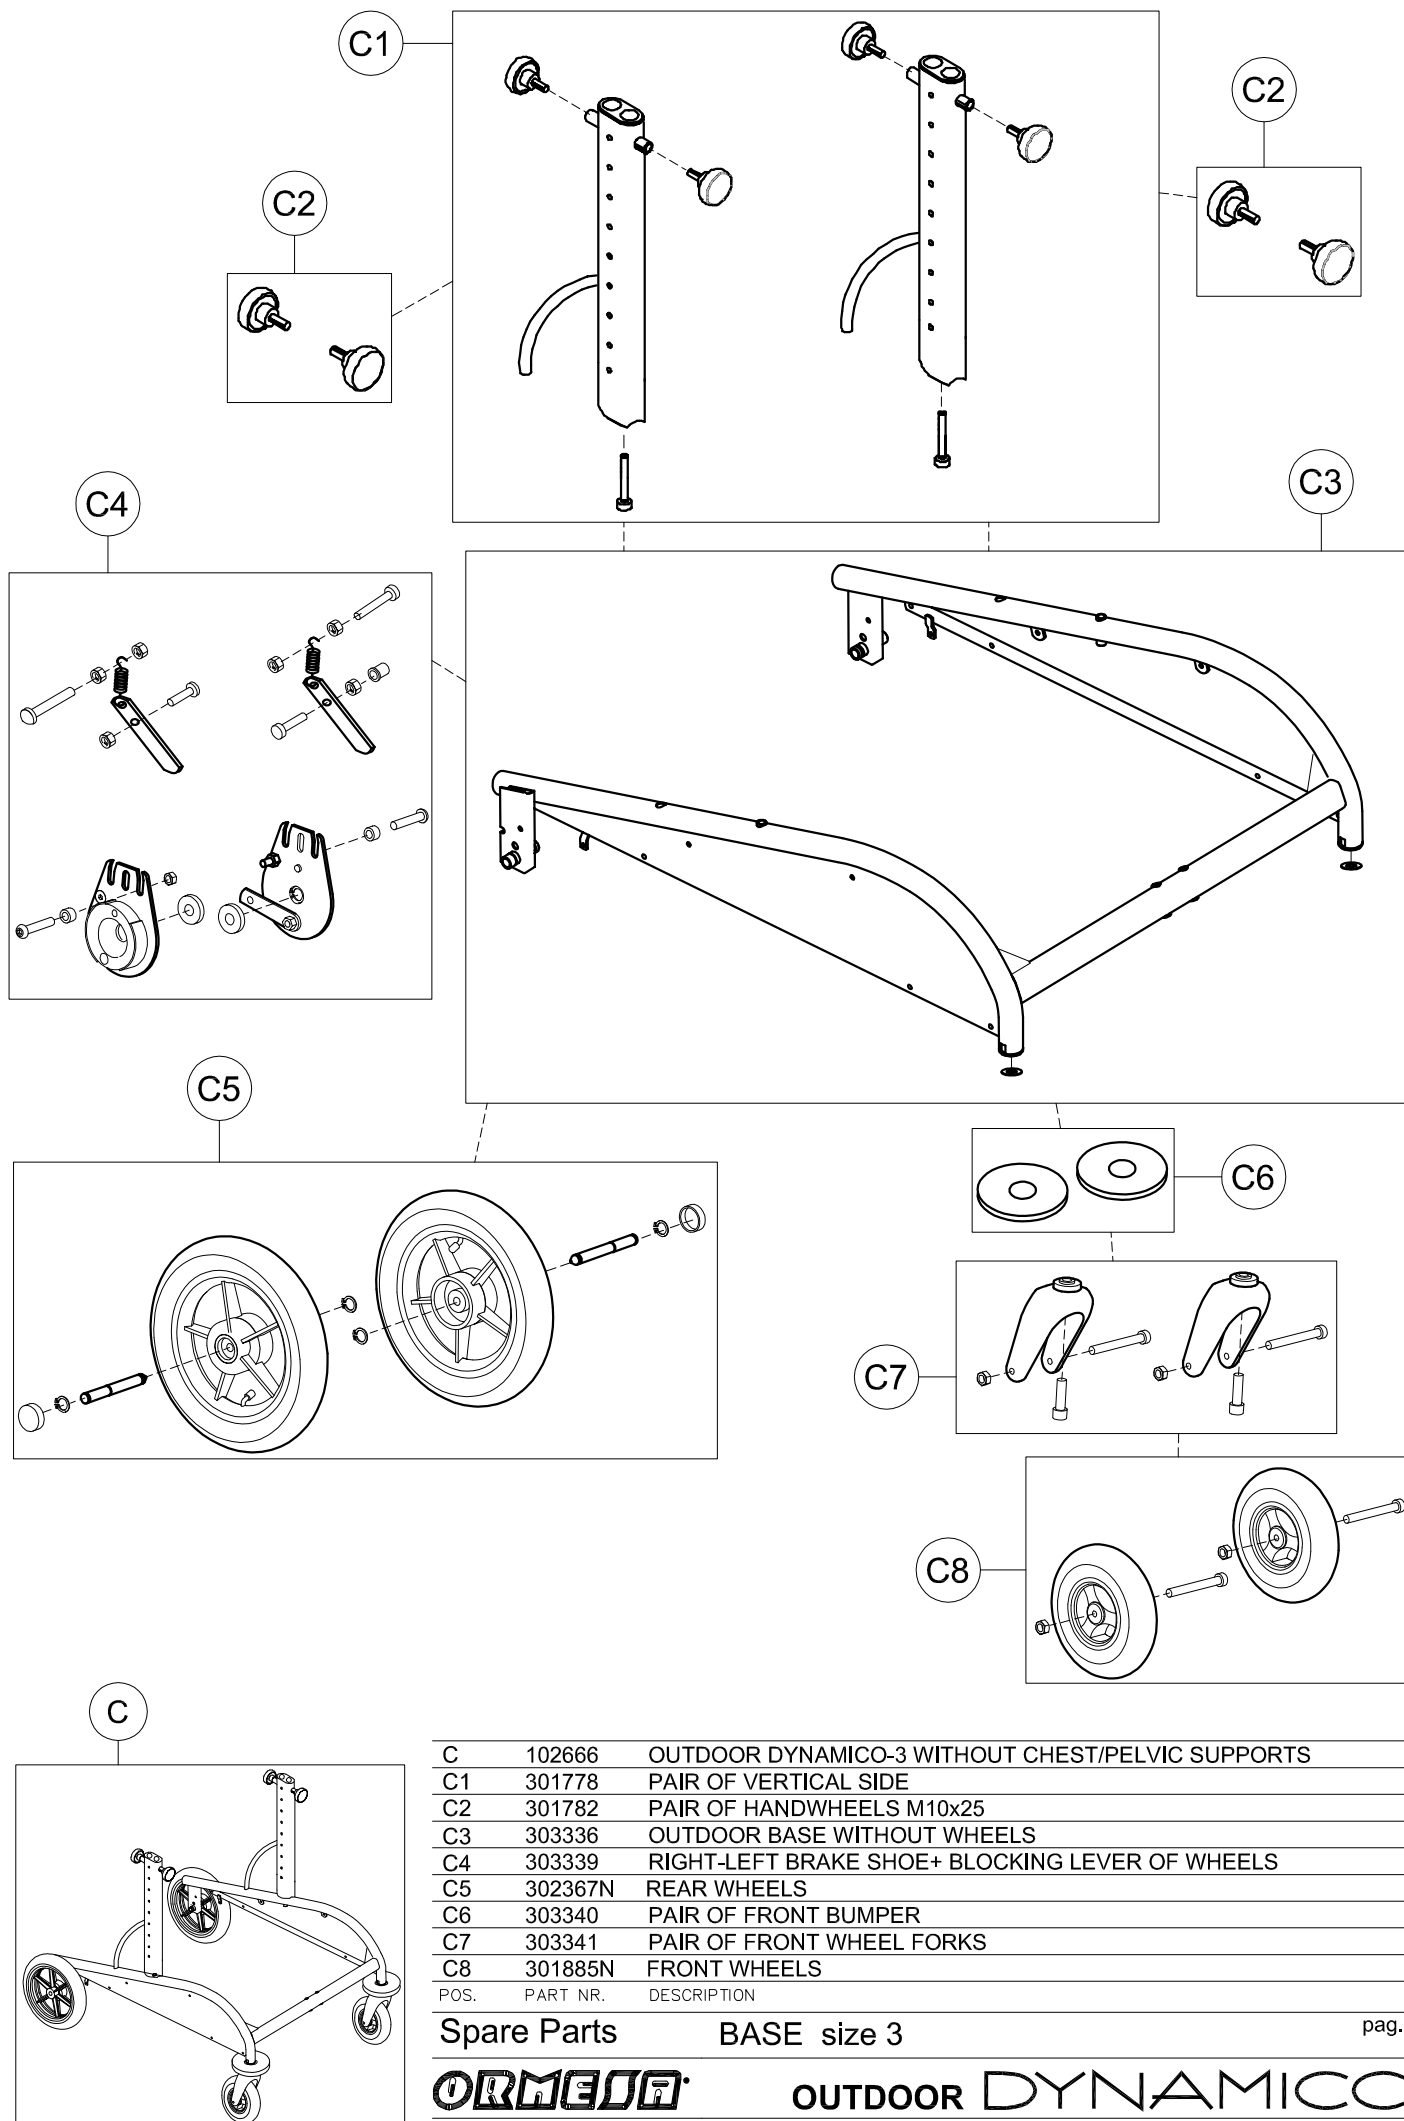

Spare Parts CHEST SUPPORT size 3

pag. 2

ORMESA

OUTDOOR DYNAMICO

THIS DRAWING BELONGS TO ORMESA: IT IS FORBIDDEN TO REPRODUCE, CHANGE OR INFORM ANY THIRD PARTY ABOUT ITS CONTENTS

B	30048	PELVIC SUPPORT WITH EXTERNAL FRAME
B1	30541	CLOSURE SUPPORT BAR + BAND+SCREWS
B2	301776	PAIR OF HANDWHEELS M10x20
B3	301774	PAIR OF SPRING LOCKING M12X1
B4	30553	PELVIC FRAME+STRAP+HANDWHEELS
B5	171289	HARNESS
B6	301777	PAIR OF VERTICAL BARS OF THE PELVIC SUPPORT+ SCREWS
B7	30570	EXTERNAL PELVIC FRAME + SCREWS
POS.	PART NR.	DESCRIPTION

Spare Parts PELVIC SUPPORT size 3 pag. 3

ORMESA OUTDOOR DYNAMICO

THIS DRAWING BELONGS TO ORMESA: IT IS FORBIDDEN TO REPRODUCE, CHANGE OR INFORM ANY THIRD PARTY ABOUT ITS CONTENTS

C	102666	OUTDOOR DYNAMICO-3 WITHOUT CHEST/PELVIC SUPPORTS
C1	301778	PAIR OF VERTICAL SIDE
C2	301782	PAIR OF HANDWHEELS M10x25
C3	303336	OUTDOOR BASE WITHOUT WHEELS
C4	303339	RIGHT-LEFT BRAKE SHOE+ BLOCKING LEVER OF WHEELS
C5	302367N	REAR WHEELS
C6	303340	PAIR OF FRONT BUMPER
C7	303341	PAIR OF FRONT WHEEL FORKS
C8	301885N	FRONT WHEELS
POS.	PART NR.	DESCRIPTION

Spare Parts BASE size 3