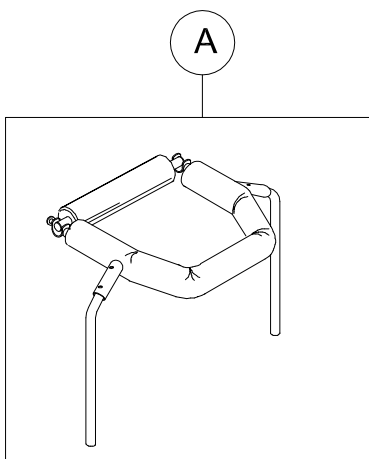

POS.	PART NR.	DESCRIPTION
A	30044.A	COMPLETE CHEST SUPPORT
B	30048	PELVIC SUPPORT WITH EXTERNAL FRAME
C	102666	OUTDOOR DYNAMICO-3 WITHOUT CHEST/PELVIC SUPPORTS
D	30426	SET OF CABLES+HAND-BRAKE LEVERS

Spare Parts BASE, PELVIC and CHEST SUPPORTS size 3 pag. 1

ORMESA

OUTDOOR DYNAMICO

THIS DRAWING BELONGS TO ORMESA: IT IS FORBIDDEN TO REPRODUCE, CHANGE OR INFORM ANY THIRD PARTY ABOUT ITS CONTENTS

A	30044.A	COMPLETE CHEST SUPPORT
A1	30541	CLOSURE SUPPORT BAR + BAND+SCREWS
A2	30542	CHEST FRAME +BAND+SCREWS
A3	301774	PAIR OF SPRING LOCKING M12X1
A4	301775	PAIR OF VERTICAL BARS OF THE CHEST SUPPORT + SCREWS
POS.	PART NR.	DESCRIPTION

Spare Parts CHEST SUPPORT size 3

pag. 2

ORMESA

OUTDOOR DYNAMICO

THIS DRAWING BELONGS TO ORMESA: IT IS FORBIDDEN TO REPRODUCE, CHANGE OR INFORM ANY THIRD PARTY ABOUT ITS CONTENTS

B	30048	PELVIC SUPPORT WITH EXTERNAL FRAME
B1	30541	CLOSURE SUPPORT BAR + BAND+SCREWS
B2	301776	PAIR OF HANDWHEELS M10x20
B3	301774	PAIR OF SPRING LOCKING M12X1
B4	30553	PELVIC FRAME+STRAP+HANDWHEELS
B5	171289	HARNESS
B6	301777	PAIR OF VERTICAL BARS OF THE PELVIC SUPPORT+ SCREWS
B7	30570	EXTERNAL PELVIC FRAME + SCREWS
POS.	PART NR.	DESCRIPTION

Spare Parts BASE size 3